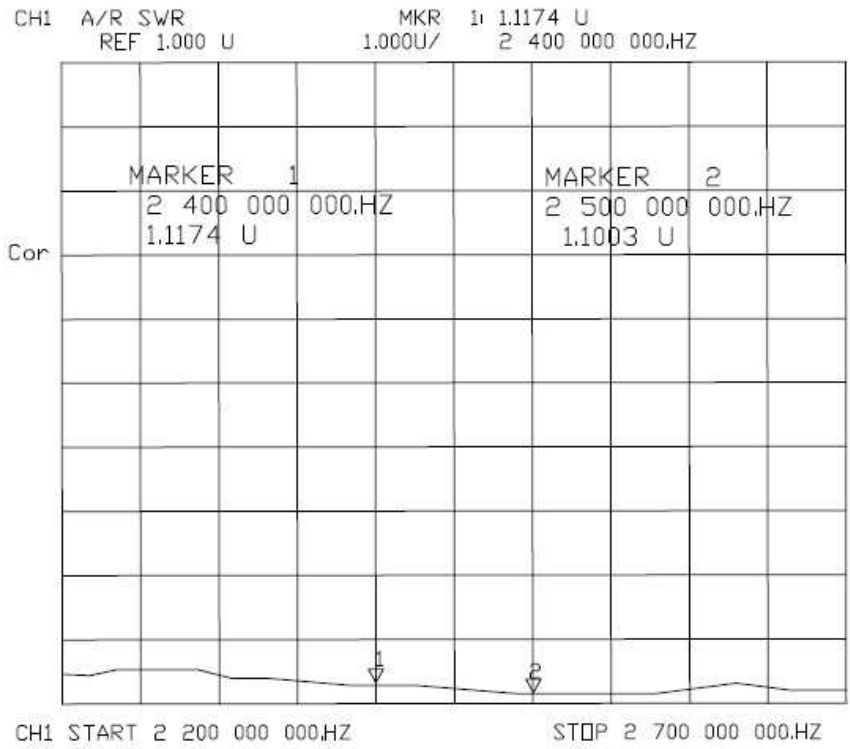

Proxicast Ultra Low-Profile Wi-Fi Omni-Directional 2 dBi Screw-Mount Antenna

Model: ANT-130-003

Technical Specifications

Frequency Range	2400 - 2500 MHz
Gain	2 dB
VSWR	$\leq 2.0:1$
Input Impedance	50ohm
Polarization Type	Vertical
Max Input power	20 W
Max Diameter	1.8 inches / 46 mm
Antenna Height	0.59 inches / 15 mm
Connector Type	RP-SMA Female on 6 ft (2m) low-loss RG174 coax cable
Antenna Mounting	Screw Mount via 0.5 inch (12mm) hole
Antenna Color	Black
Storage Temperature	-30°C to +75°C

Model: ANT-130-003

Characteristic Curve

Radiation Pattern

Azimuth

Elevation

Model: ANT-130-003

Mechanical Specifications (mm)