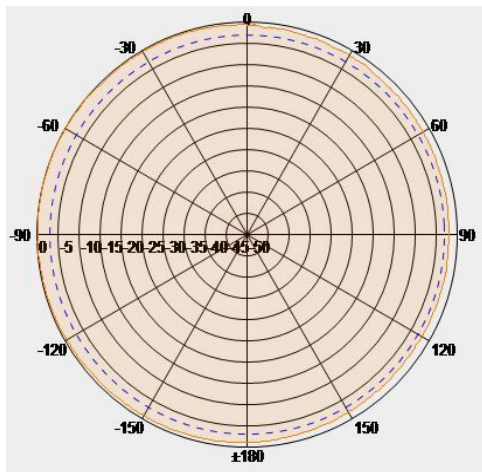

Proxicast Ultra Low-Profile Wi-Fi Omni-Directional 2 dBi Screw-Mount Antenna

Model: ANT-130-003

Technical Specifications

Frequency Range	2400 - 2500 MHz
Gain	2 dB
VSWR	$\leq 2.0:1$
Input Impedance	50ohm
Polarization Type	Vertical
Max Input power	20 W
Max Diameter	1.8 inches / 46 mm
Antenna Height	0.59 inches / 15 mm
Connector Type	RP-SMA Female on 6 ft (2m) low-loss RG174 coax cable
Antenna Mounting	Screw Mount via 0.5 inch (12mm) hole
Antenna Color	Black
Storage Temperature	-30°C to +75°C

Model: ANT-130-003

Characteristic Curve

Radiation Pattern

Azimuth

Elevation

Model: ANT-130-003

Mechanical Specifications (mm)