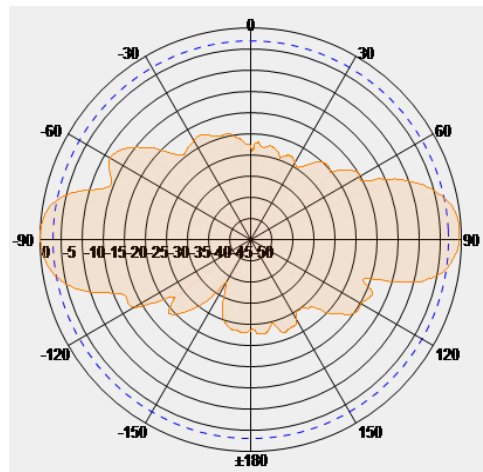

Proxicast Ultra Low-Profile Wi-Fi Omni-Directional 2 dBi Screw-Mount Antenna

Model: ANT-130-003

Technical Specifications

Frequency Range	2400 - 2500 MHz
Gain	2 dB
VSWR	$\leq 2.0:1$
Input Impedance	50ohm
Polarization Type	Vertical
Max Input power	20 W
Max Diameter	1.8 inches / 46 mm
Antenna Height	0.59 inches / 15 mm
Connector Type	RP-SMA Female on 6 ft (2m) low-loss RG174 coax cable
Antenna Mounting	Screw Mount via 0.5 inch (12mm) hole
Antenna Color	Black
Storage Temperature	-30°C to +75°C

Model: ANT-130-003

Characteristic Curve

Radiation Pattern

Azimuth

Elevation

Model: ANT-130-003

Mechanical Specifications (mm)